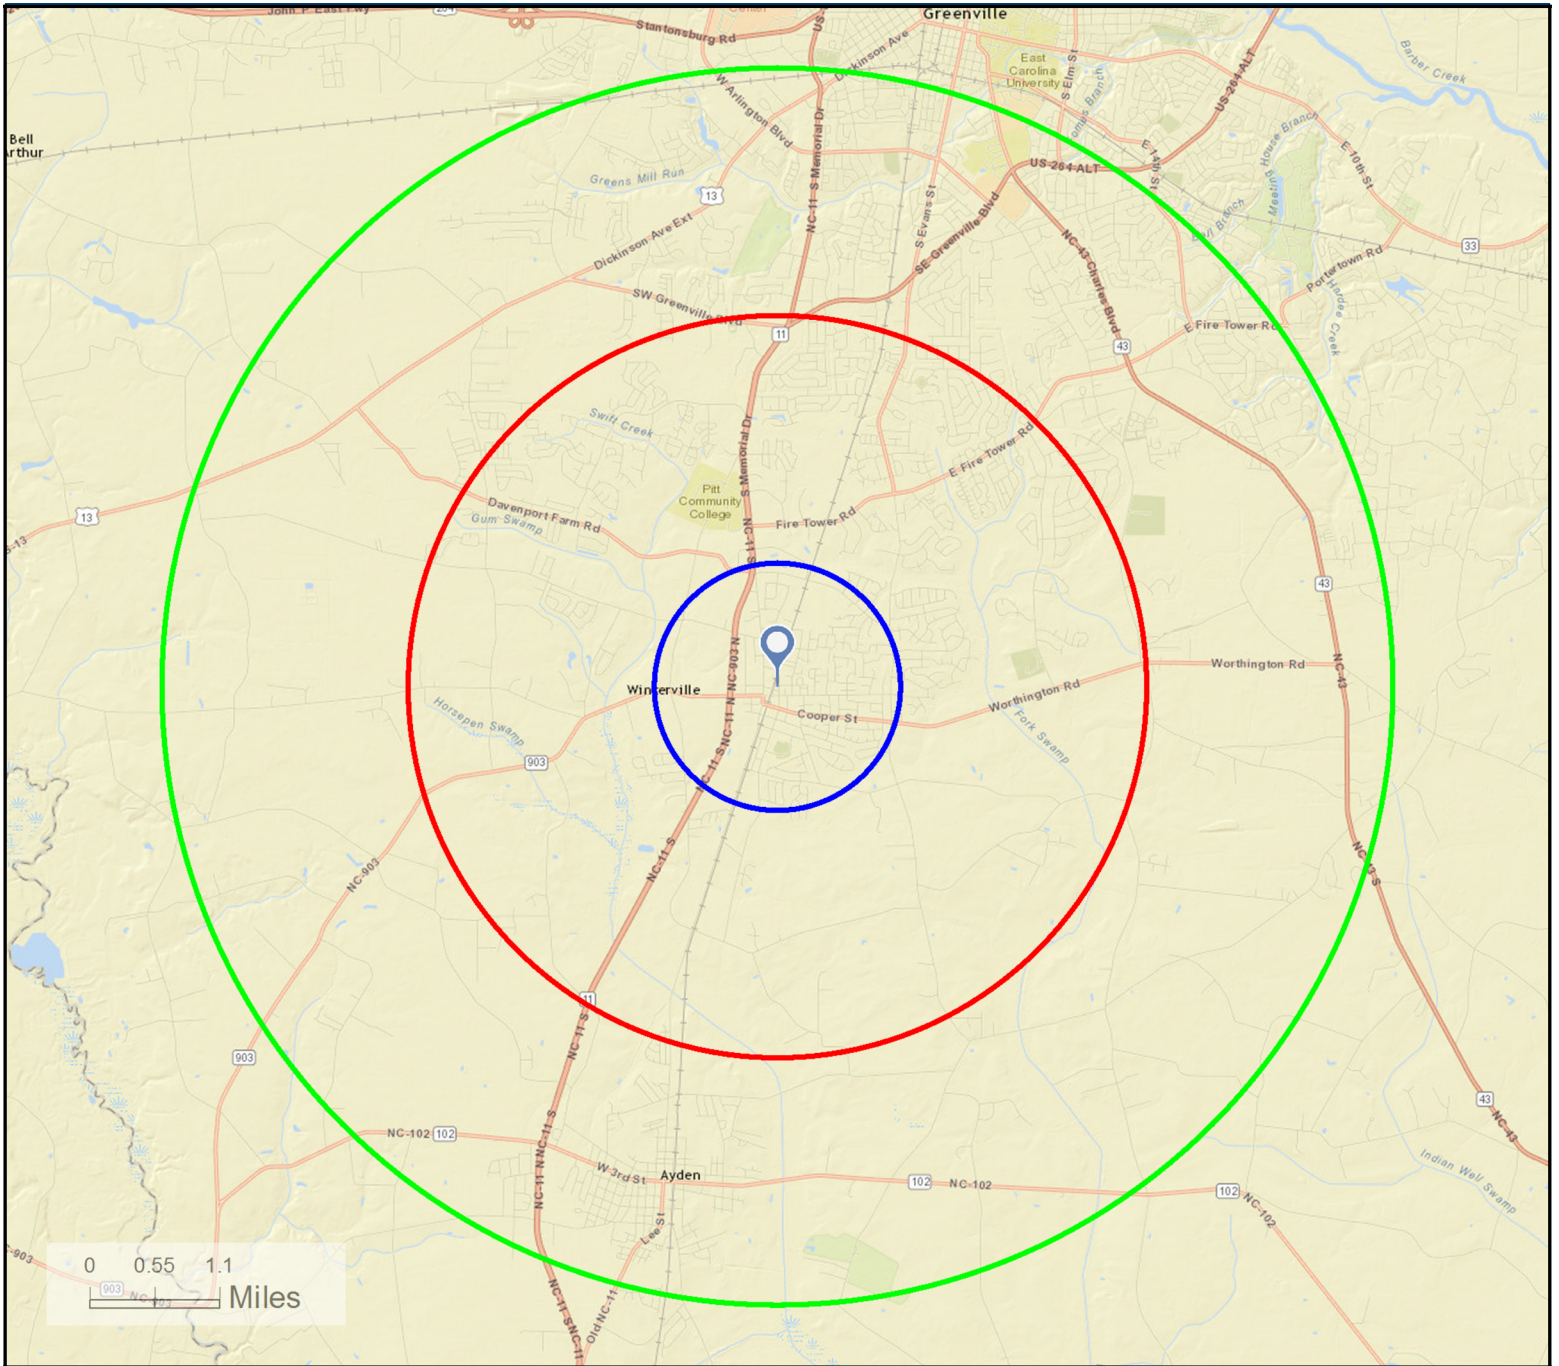

# Site Map

Winterville, NC  
Winterville, North Carolina, United States  
Rings: 1, 3, 5 mile radii

Prepared by Electricities of NC  
Latitude: 35.529050  
Longitude: -77.40108

January 08, 2015