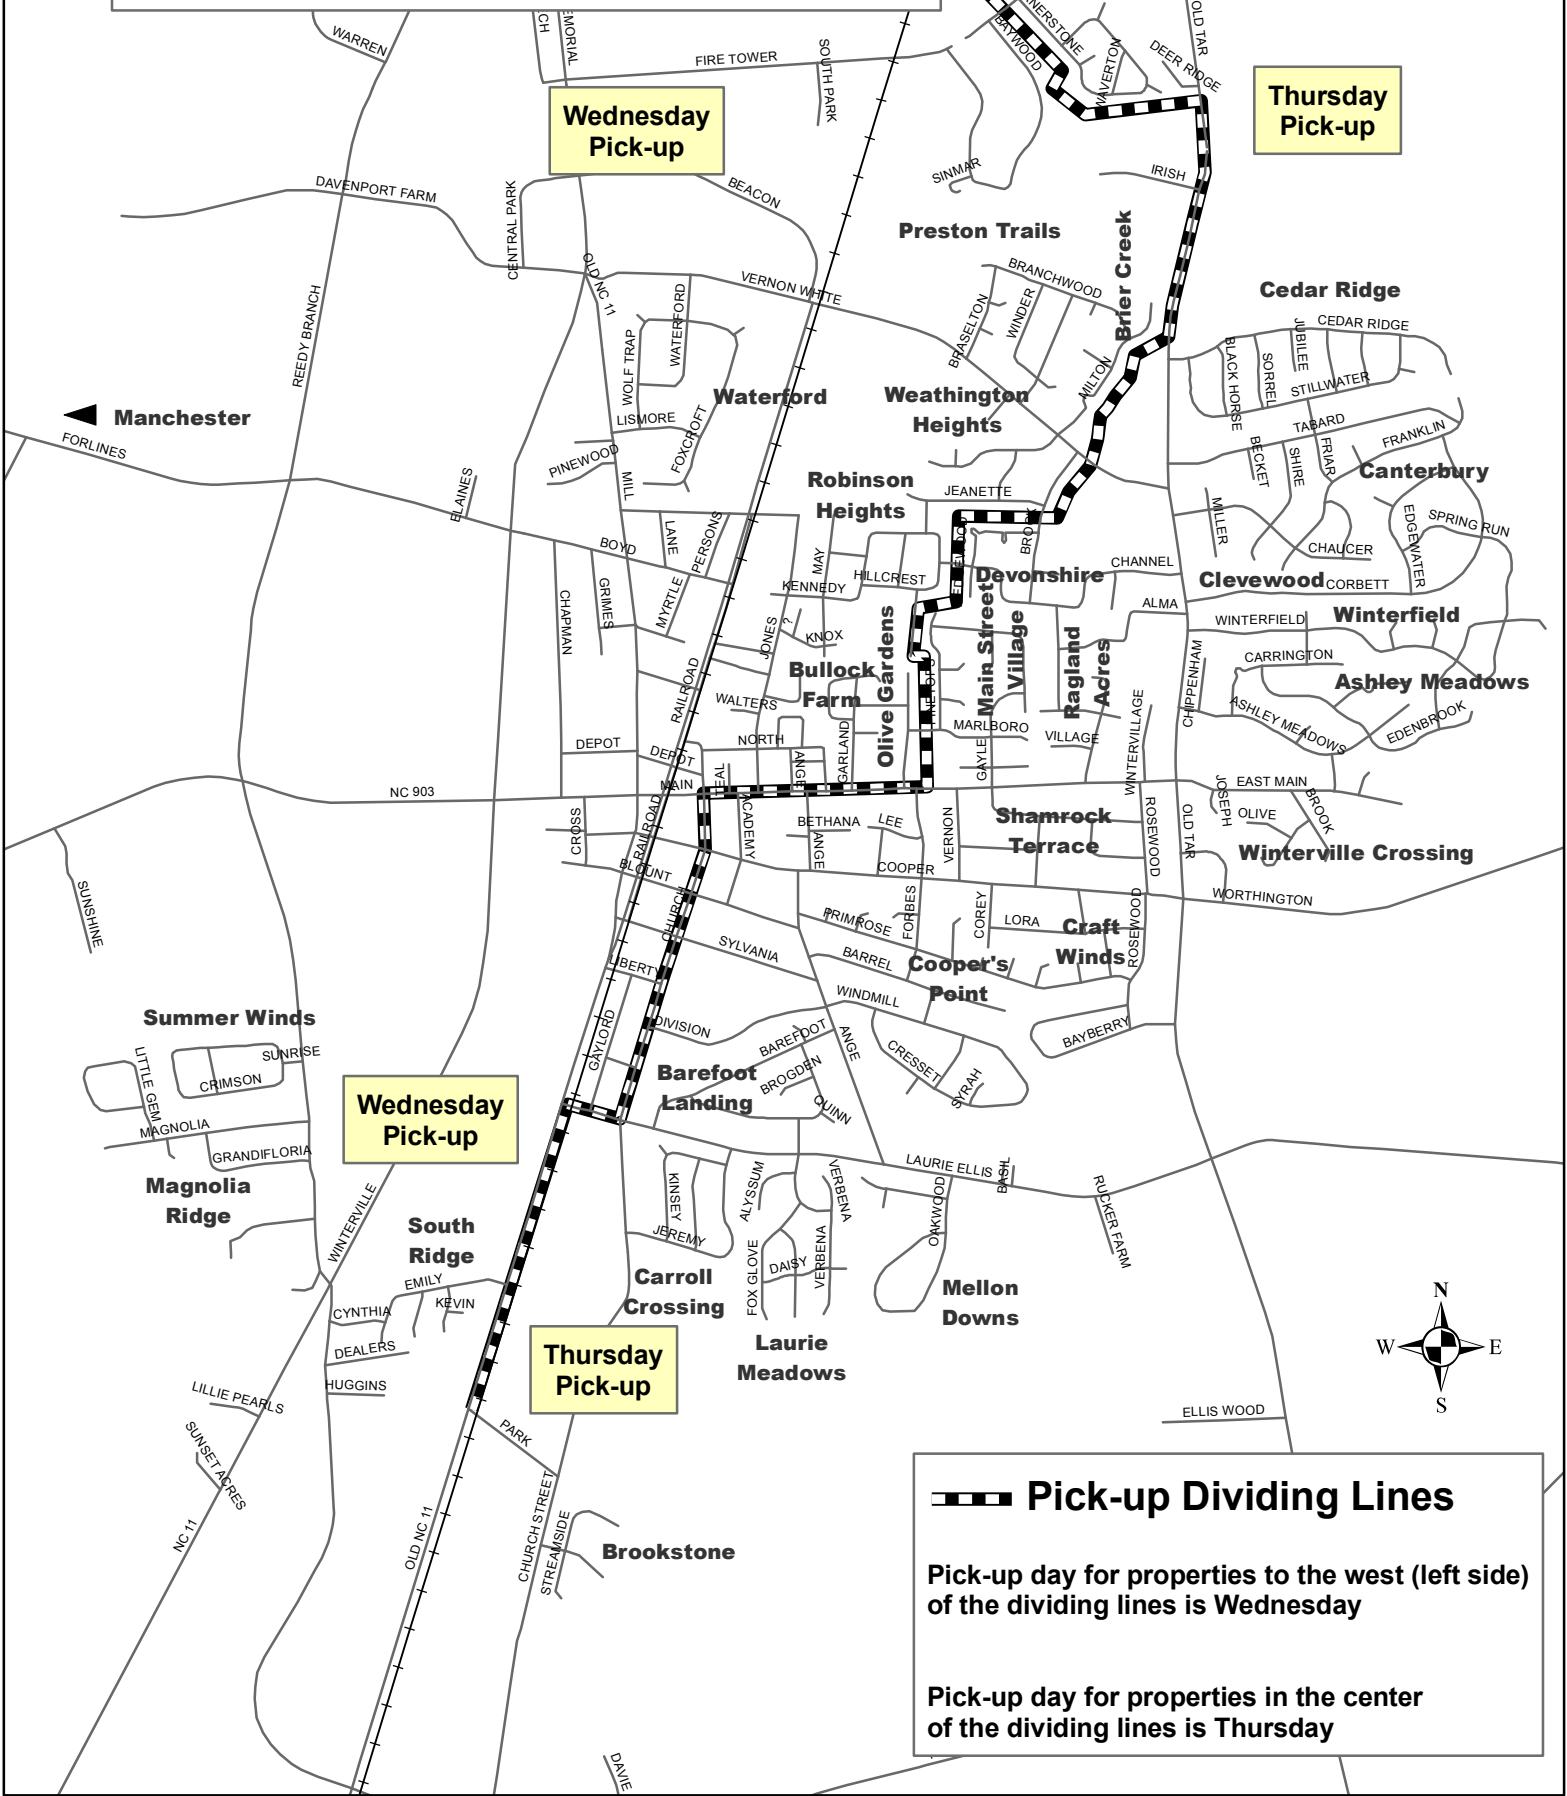

# Town of Winterville Grass & Leaves Pick-up Routes

**Wednesday  
Pick-up**

**Thursday  
Pick-up**

**Wednesday  
Pick-up**

**Thursday  
Pick-up**

**--- Pick-up Dividing Lines**

Pick-up day for properties to the west (left side) of the dividing lines is Wednesday

Pick-up day for properties in the center of the dividing lines is Thursday

Manchester

Summer Winds

Magnolia Ridge

South Ridge

Carroll Crossing

Laurie Meadows

Mellon Downs

Brookstone

Cornerstone

Preston Trails

Waterford

Weathington Heights

Robinson Heights

Bullock Farm

Devonshire

Main Street Village

Ragland Acres

Shamrock Terrace

Cooper's Point

Barefoot Landing

Winterville Crossing

Winterfield

Winterfield