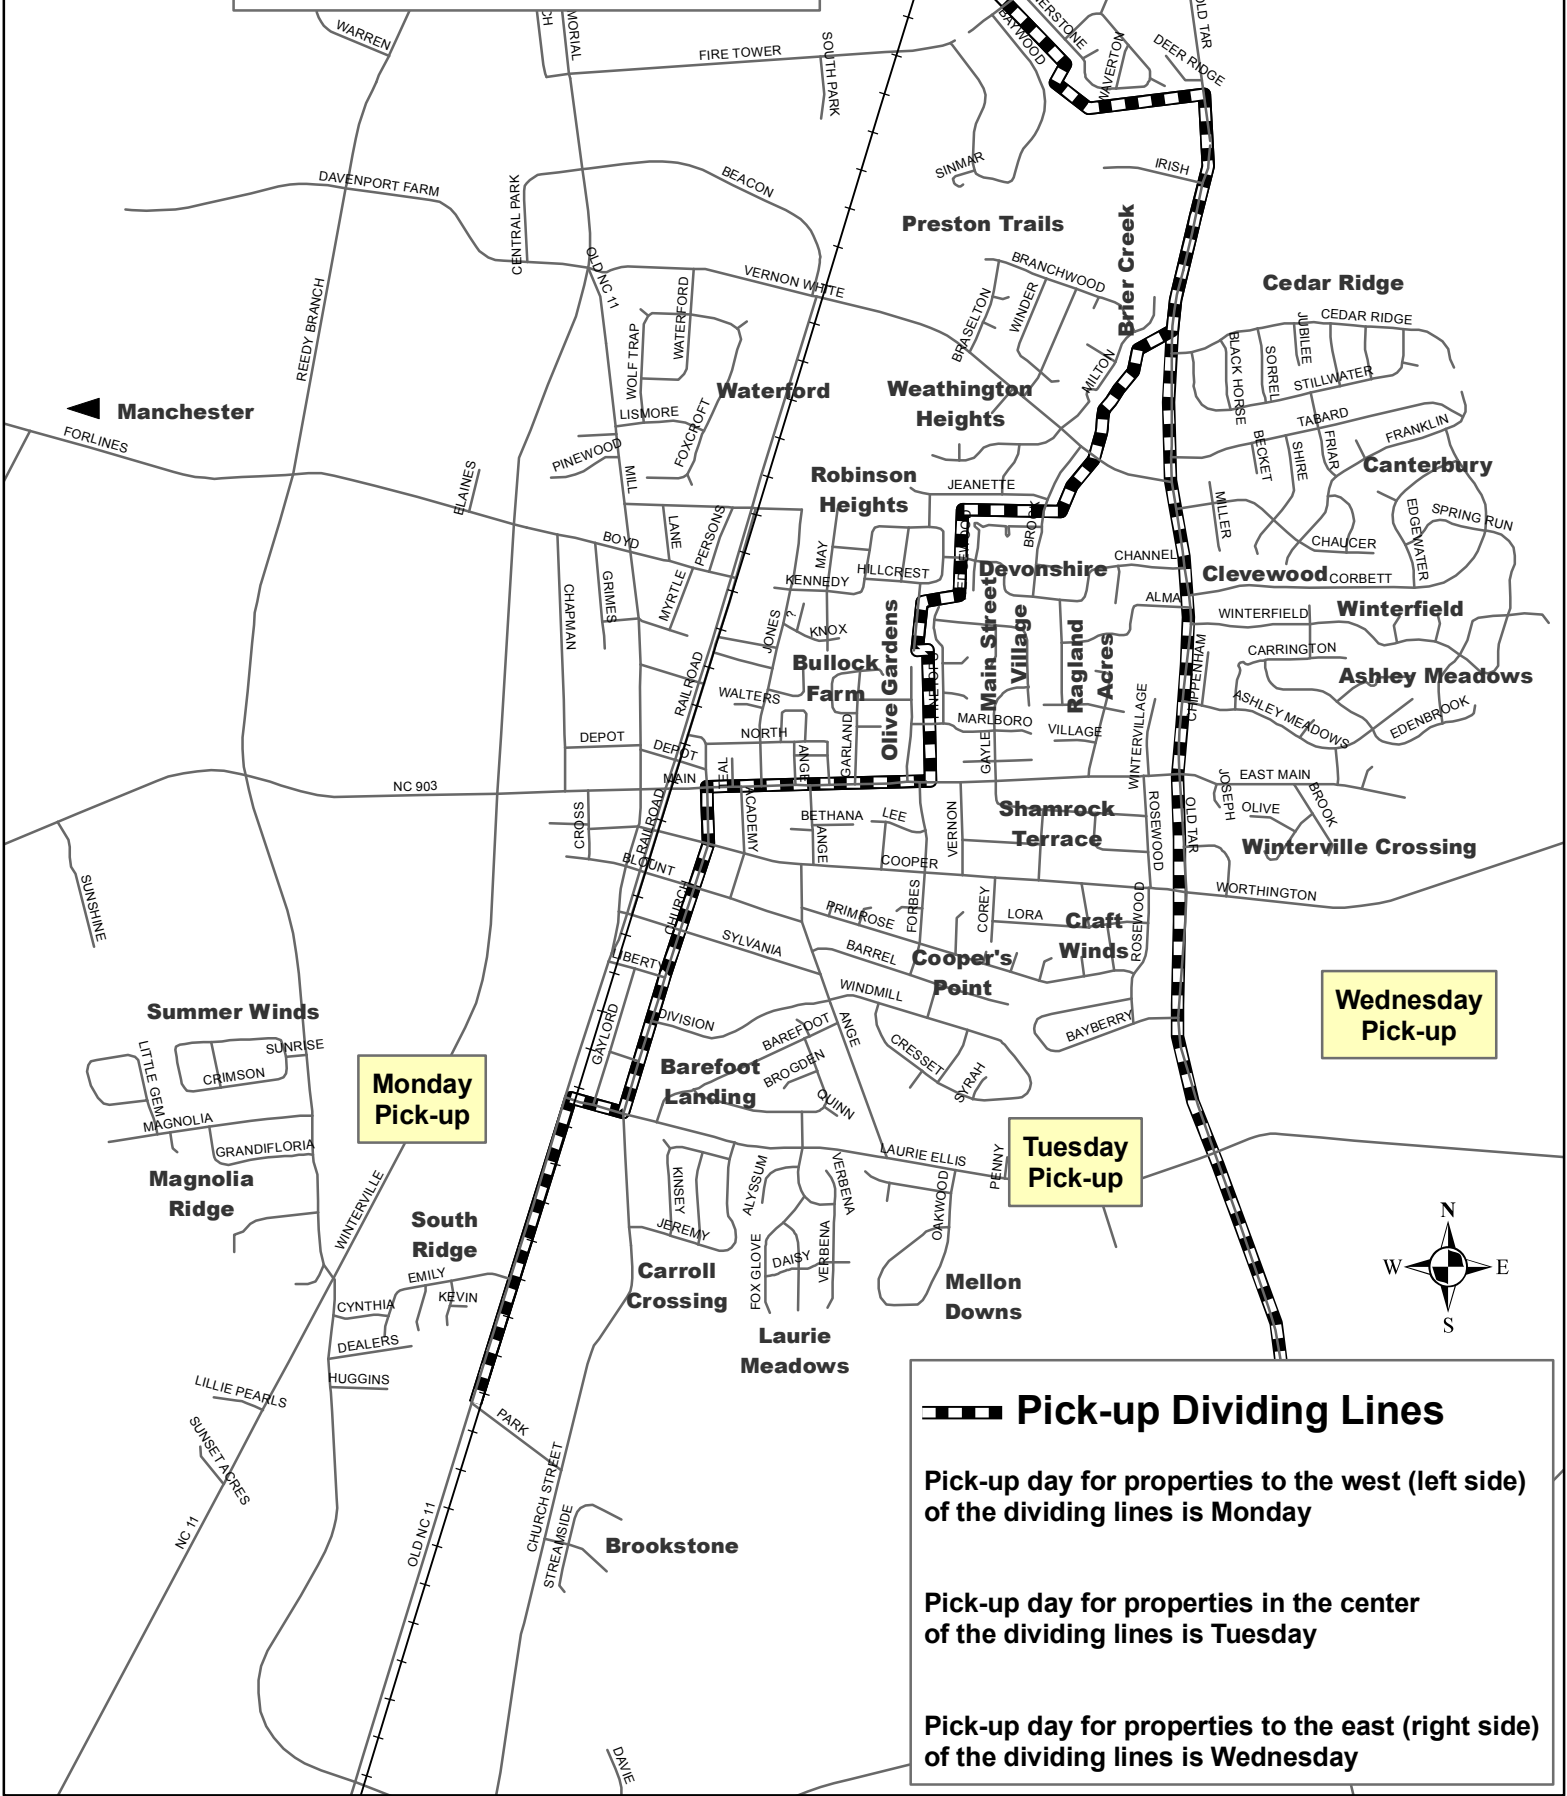

Town of Winterville Limbs Pick-up Routes

**Wednesday
Pick-up**

**Monday
Pick-up**

**Tuesday
Pick-up**

--- Pick-up Dividing Lines

Pick-up day for properties to the west (left side) of the dividing lines is Monday

Pick-up day for properties in the center of the dividing lines is Tuesday

Pick-up day for properties to the east (right side) of the dividing lines is Wednesday