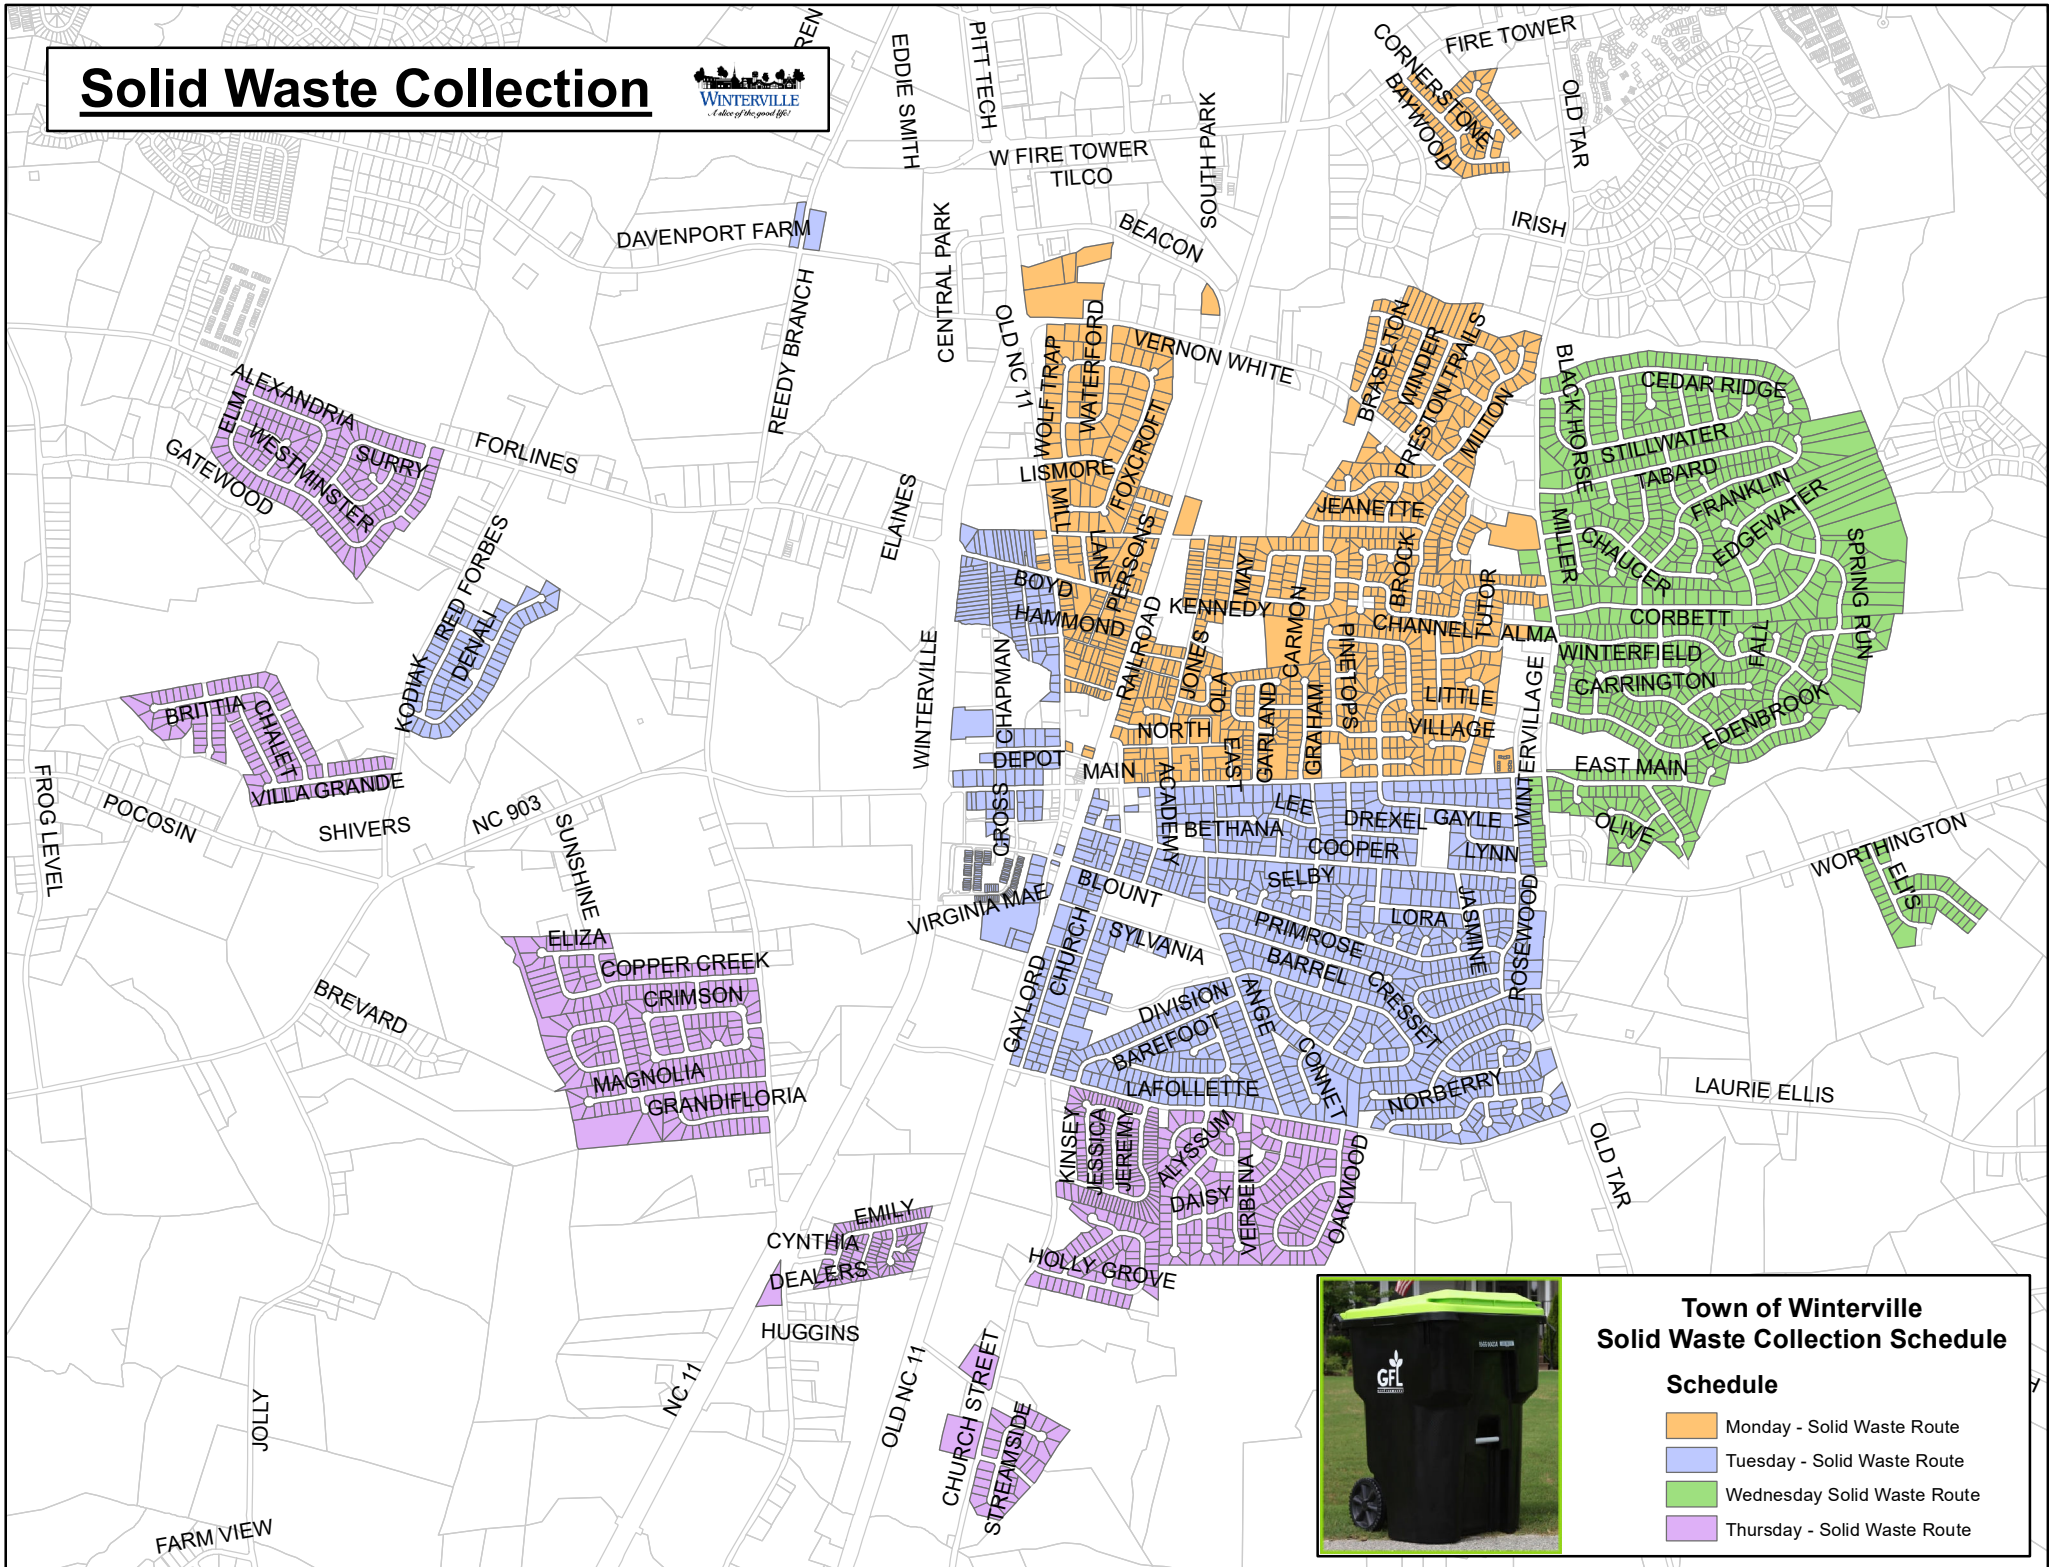

Solid Waste Collection

Town of Winterville Solid Waste Collection Schedule

Schedule

- Monday - Solid Waste Route
- Tuesday - Solid Waste Route
- Wednesday Solid Waste Route
- Thursday - Solid Waste Route